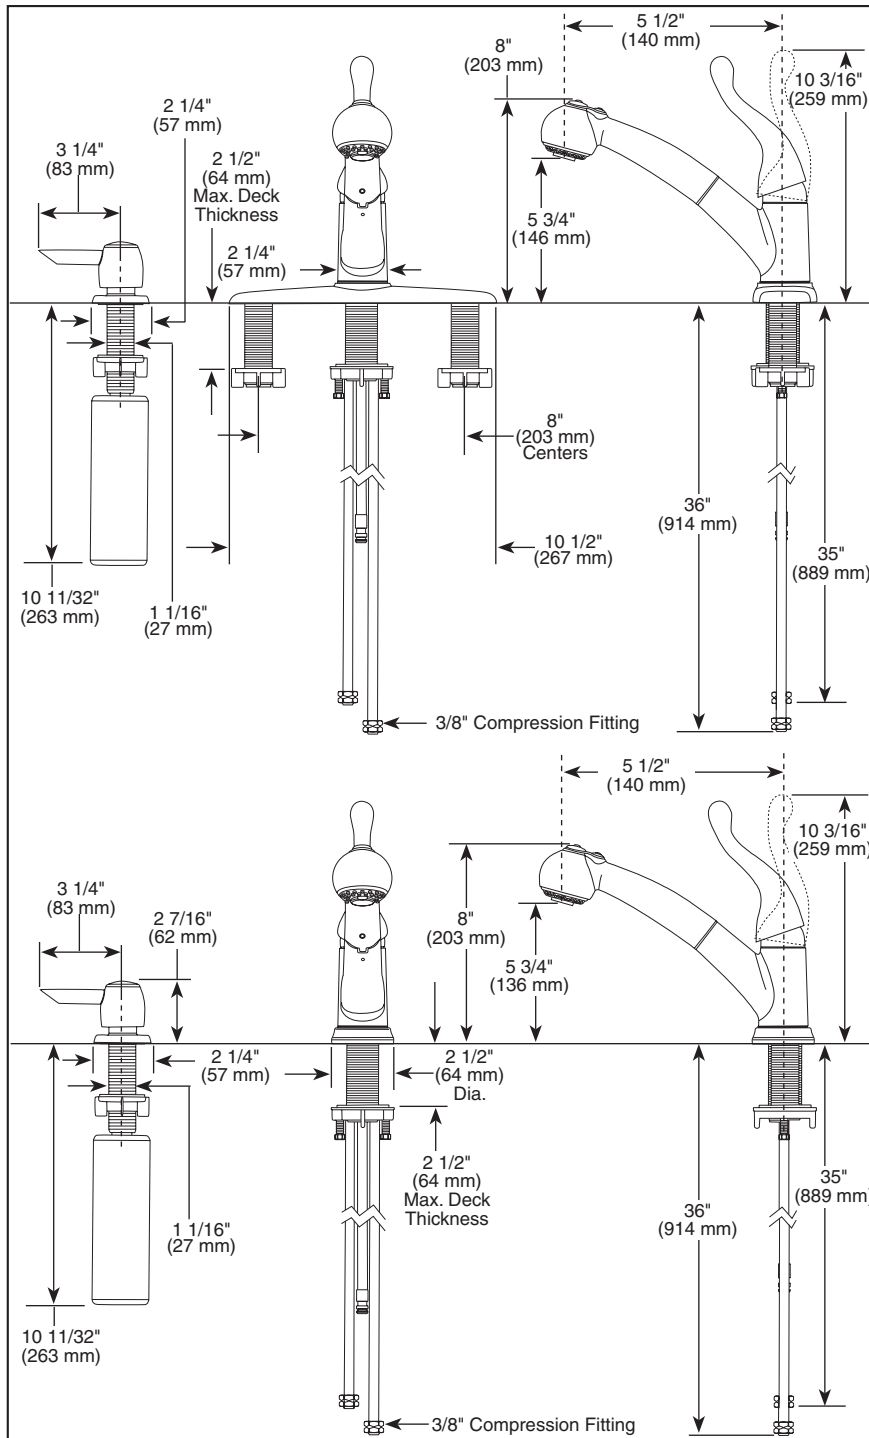

16997-SD-DST

Submitted Model No.: _____

Specific Features: _____

DELTA®

KITCHEN FAUCETS

- Talbott™ Series
- Single Handle Deck Mount
- 1, 2, 3 or 4 Hole Sink Applications
- Optional Soap Dispenser
- DIAMOND™ Seal Technology
- Integrated Supply Tubes
- 2-Function Pull-Out

STANDARD SPECIFICATIONS:

- Single handle kitchen faucets for exposed mounting on 1, 2, 3 and 4 hole sinks.
- Centermount or 8" (203 mm) centers with optional 10 1/2" (267 mm) long escutcheon included.
- 8" (203 mm) high, 5 1/2" (140 mm) long spout nestled in metal hub assembly, swings 120°.
- Spout is connected to valve body with a 53" (1346 mm) long hose.
- Pull-out spout operates in an aerated or spray mode via an easy push button.
- Lever handle shall return to neutral position when valve is turned off.
- Control mechanism shall be the diamond coated ceramic cartridge.
- Red/blue graphics on handle button to indicate hot/cold temperature.
- Touch-Clean® sprayhead.
- 3/8" O.D. straight, staggered pex supply tubes - 35" (889 mm) and 36" (914 mm) long.
- Standard 3/8" (10 mm) compression gasket fittings.
- Integral double check valves in spout.
- Recommended hole size 1 3/8".
- Soap dispenser bottle holds up to 8 oz.

WARRANTY

- Lifetime Faucet and Finish Limited Warranty to the original consumer purchaser to be free from defects in material and workmanship.
- 5 Year Limited Warranty for usage in all industrial, commercial and business applications.

COMPLIES WITH:

- ASME A112.18.1 / CSA B125.1
- Indicates ADA compliance to ICC/ANSI A117.1
- IAPMO Listed
- CSA Certified

DELTA®

FAUCET COMPANY

55 E. 111th Street, Indianapolis, Indiana 46280
395 Matheson Blvd. E., Mississauga, ON L4Z 2H2
© 2008 Masco Corporation of Indiana